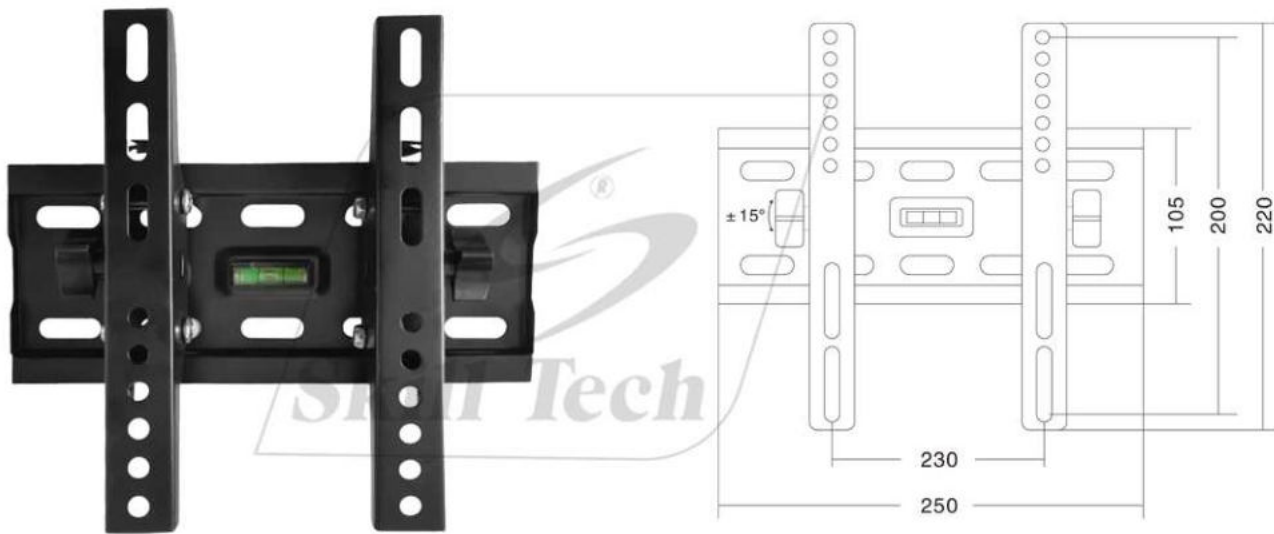

SH 20T

Tilt TV Wall Mount

For most 15" - 43" LED, LCD Flat Panel TVs

Screen Size
15" - 43"

VESA
200x200

Profile
60mm

Weight Capacity
45kg

Tilt Range
+15° ~ -15°

Bubble Level

Easily adjust your TV
without tools

Integrated Bubble Level
Assures easy installation alignment

Simple Construction
Ensures a quick and easy installation